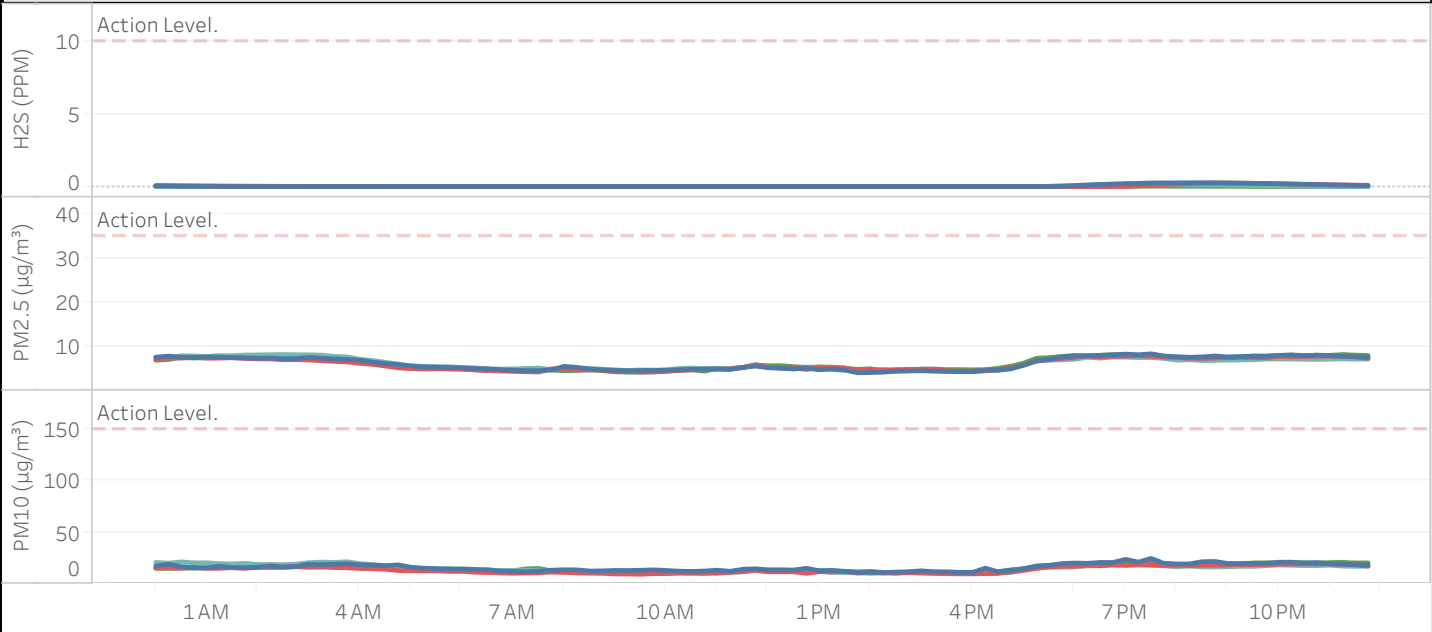

Figure 2 : 15 Minutes Average Concentrations

■ 2943   ■ 2996   ■ 2997   ■ 3061