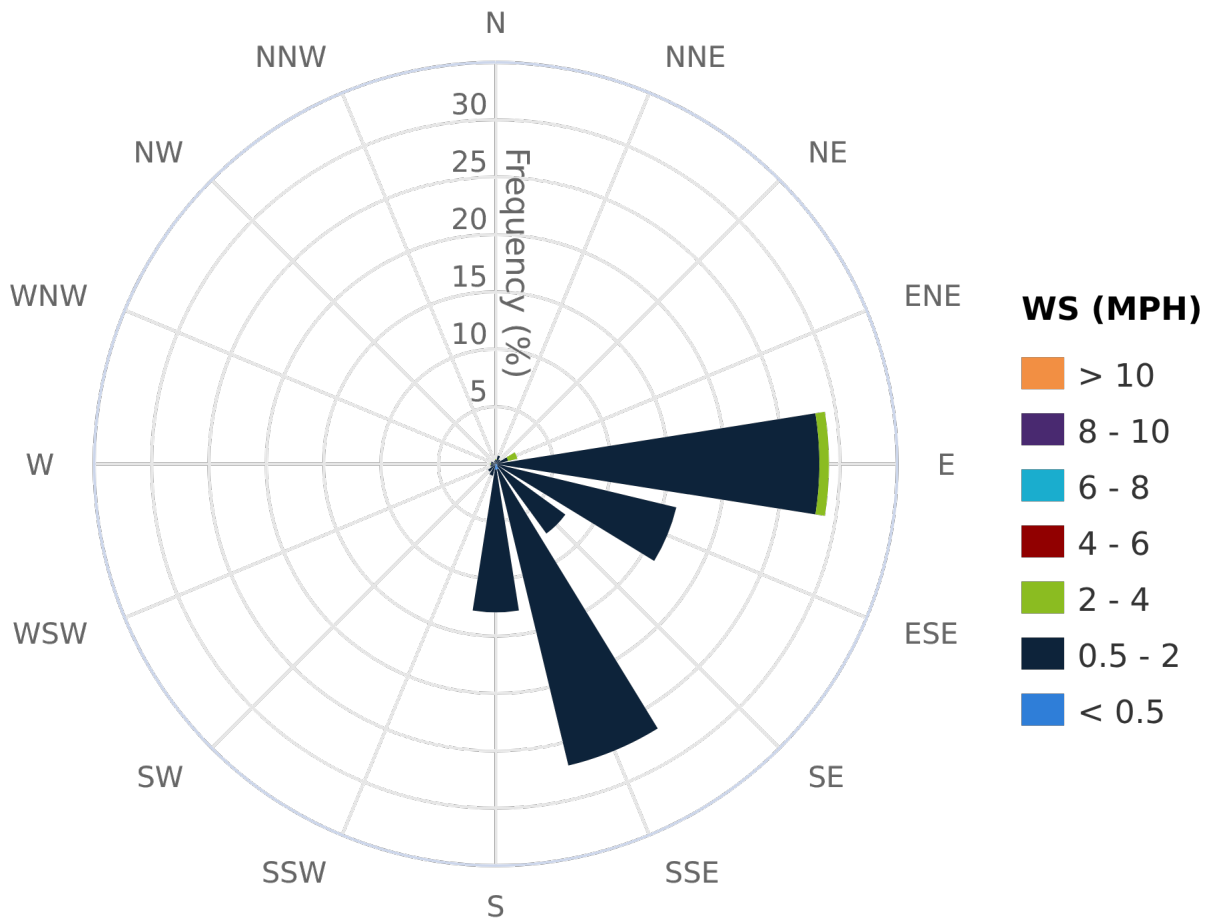

Wind Rose Chart 2997

DAILY AIR MONITORING REPORT

Florence C&D Landfill – Air Monitoring

Date : 2026-05-15