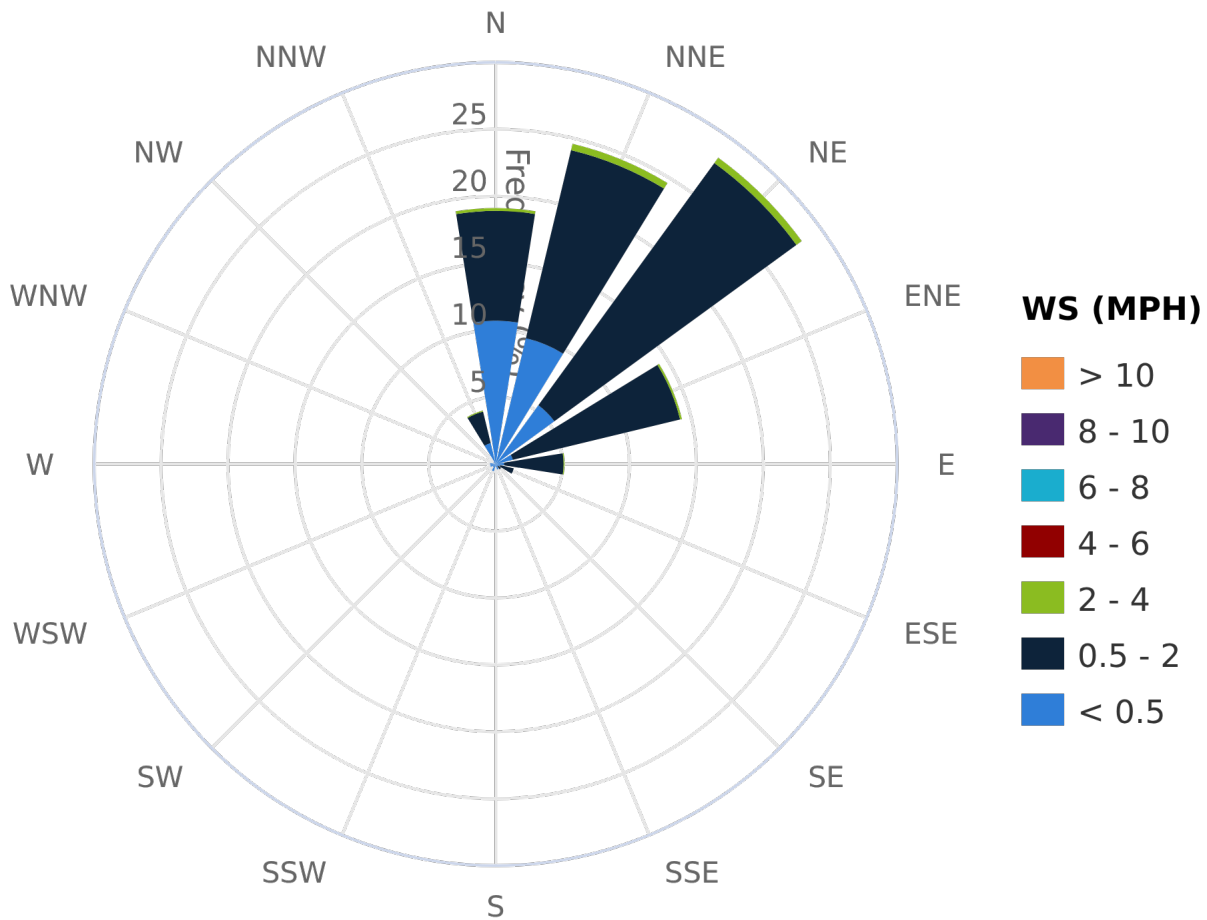

DAILY AIR MONITORING REPORT

Florence C&D Landfill – Air Monitoring

Date : 2026-05-15

DAILY AIR MONITORING REPORT

Florence C&D Landfill – Air Monitoring

Date : 2026-05-15

Table 3 : 15 Minute Average Concentrations (AM)