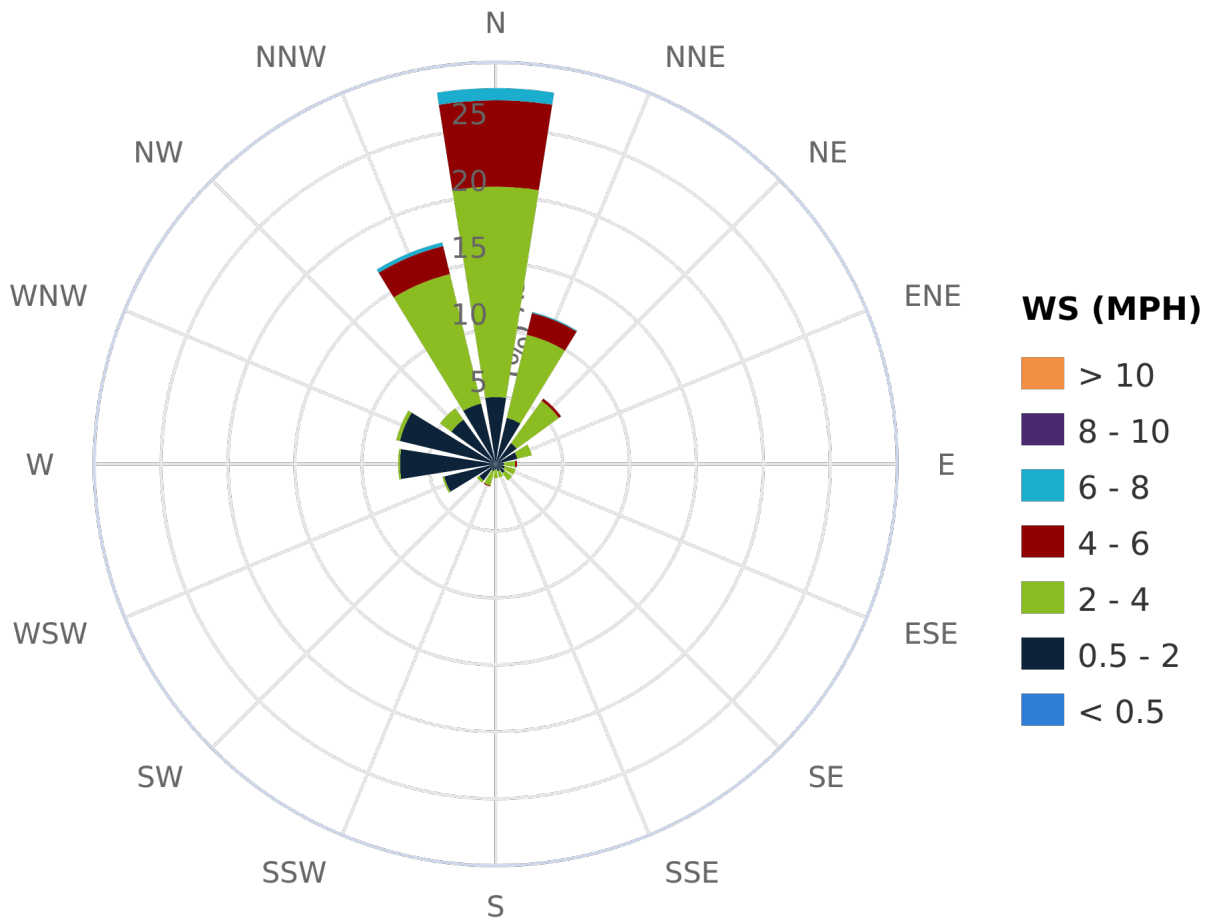

Wind Rose Chart 2996

DAILY AIR MONITORING REPORT

Florence C&D Landfill – Air Monitoring

Date : 2026-05-15