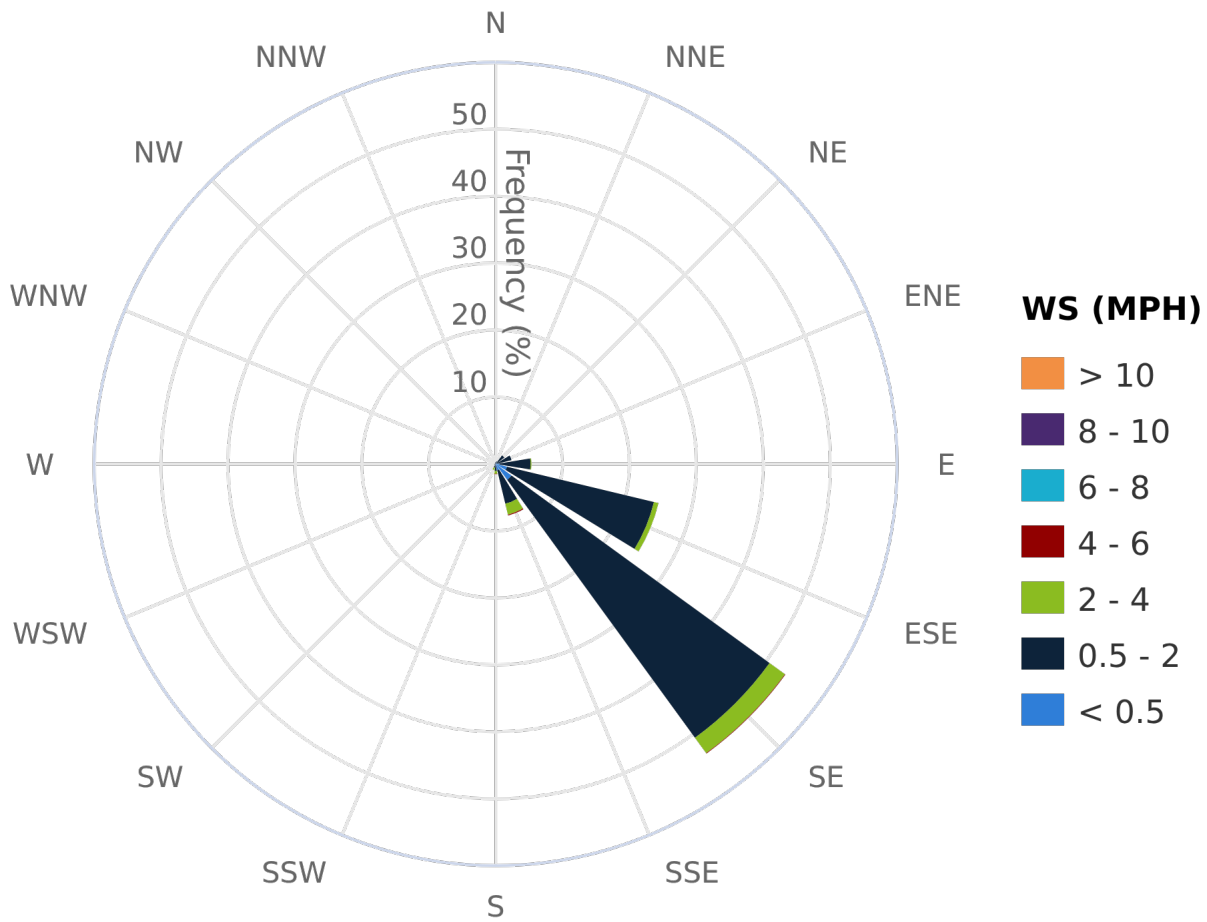

**Table 2 : Monitoring Summary**

| Site Action Level : | PM10 : 150 µg/m <sup>3</sup>         | PM2.5 : 35 µg/m <sup>3</sup>              | H2S : 10 PPM                          |  |                      |                           |
|---------------------|--------------------------------------|---|---------------------------------------|--|----------------------|---------------------------|
| AQ-SN               | Avg. PM10 Daily (µg/m <sup>3</sup> ) | Max. PM10-15-min Avg (µg/m <sup>3</sup> ) | Avg. PM2.5 Daily (µg/m <sup>3</sup> ) | Max. PM2.5-15-min Avg (µg/m <sup>3</sup> ) | Avg. H2S Daily (PPM) | Max. H2S-15-min Avg (PPM) |
| 2943                | 15.8                                 | 24.5                                      | 6.1                                   | 8.3  | 0.049                | 0.268                     |
| 2996                | 13.8                                 | 19.3                                      | 6.0                                   | 7.9  | 0.039                | 0.237                     |
| 2997                | 14.8                                 | 21.3                                      | 6.1                                   | 8.2  | 0.021                | 0.128                     |
| 3061                | 15.0                                 | 20.7                                      | 6.2                                   | 8.2  | 0.004                | 0.028                     |

**Figure 1 : Monitoring Locations**

**Figure 2 : 15 Minutes Average Concentrations**

■ 2943      ■ 2996      ■ 2997      ■ 3061

# DAILY AIR MONITORING REPORT

Florence C&D Landfill – Air Monitoring

Date : 2026-05-15

Wind Rose Chart 2943

Figure 3 : Wind Rose Chart (WS in MPH)